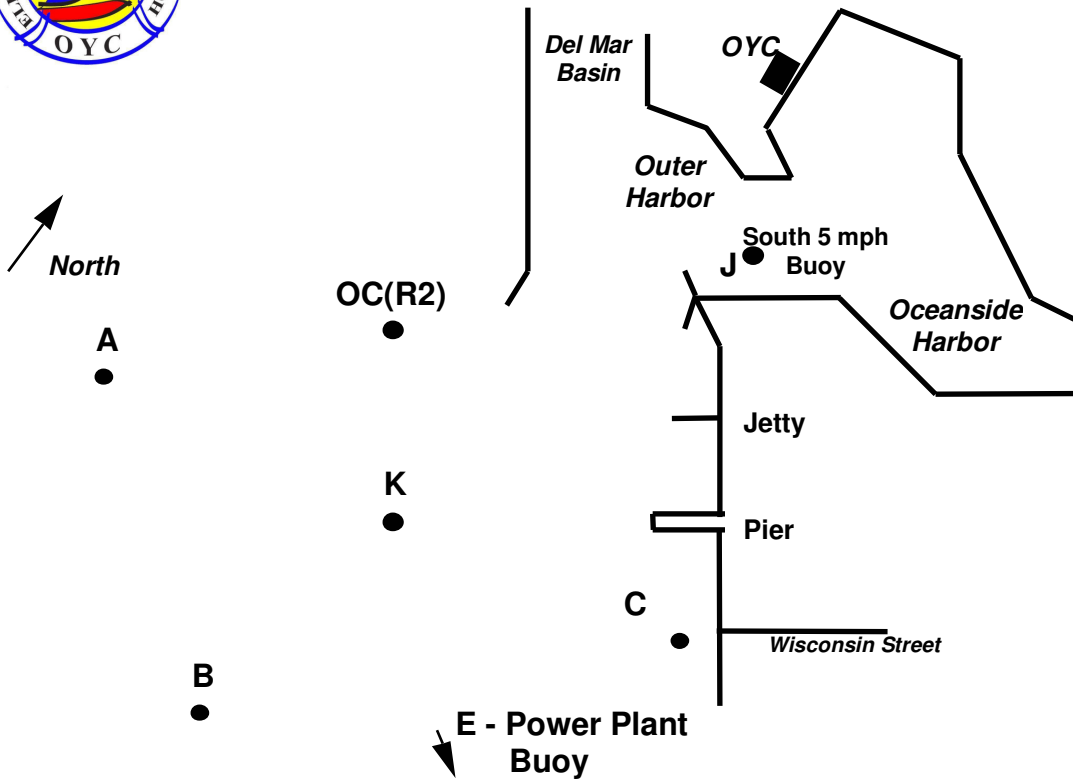

2010 CHARITY REGATTA RANDOM LEG COURSE CHART

Attachment 1

Course	Length	Marks	Course	Length	Marks	Course	Length	Marks
1	2	A	11	8.8	A C A B C	21	7.2	B C OC B
2	4	A Ks A	12	9.4	A E	22	7.3	Bs OCs Cs Bs
3	4	A C	13	10.8	A C A B C K A	23	8.2	B E Bs
4	4	A Ks C	14	11.1	A Es Bs As	24	9.1	Bs OC A Ks C OC
5	8	A C K A C	15	14.2	A B C A E	25	9.4	B C OC B OC
6	3.4	A B	16	2	B	26	4.4	OC Ks OC
7	4.8	A Bs As	17	4	B Ks B	27	3.9	OCs Cs
8	4.8	A B C	18	4.2	Bs OC	28	7.4	OC B C OC
9	6.8	A B C K A	19	4.8	B C Bs	29	7.6	E
10	8.8	A B C A Ks C	20	6.2	B OC B	30	8.1	E C

**Start at RC Boat, finish at "K". Length shown is for start and finish at "K".
Leave all marks to port unless shown with subscript "s".**

	A	B	C	K	OC	E
A		125 / 1.4	81 / 2.0	80 / 1.0	21 / 1.2	120 / 4.6
B	305 / 1.4		33 / 1.4	350 / 1.0	339 / 2.1	118 / 3.1
C	261 / 2.0	213 / 1.4		262 / 1.0	297 / 1.7	144 / 3.3
K	260 / 1.0	170 / 1.0	82 / 1.0		328 / 1.1	130 / 3.8
OC	201 / 1.2	159 / 2.1	117 / 1.8	148 / 1.1		134 / 4.9
E	300 / 4.6	298 / 3.1	324 / 3.3	310 / 3.8	314 / 4.9	

Degrees Magnetic / Nautical Miles